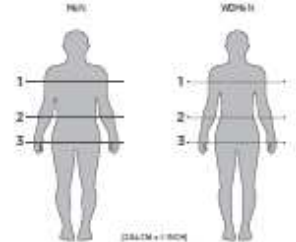

WOMEN'S SIZE CHART - TOPS

	XS	S	M	L	XL
Chest	30 - 32"	33 - 35"	36 - 37"	38 - 40"	41 - 43"
Hip	34 - 36"	37 - 38"	39 - 41"	42 - 43"	44 - 46"
UK	8	10	12	14	16
EU	34	36	38	40	42
France	36	38	40	42	44
Italy	40	42	44	46	48

WOMEN'S SIZE CHART - BOTTOMS

	6	8	10	12	14	16	18
EU	32	34	36	38	40	42	44
France	34	36	38	40	42	44	46
Italy	38	40	42	44	46	48	50

HOW TO MEASURE HEIGHT

1 - CHEST:
Measure around the fullest part of the bust, keeping the tape parallel to the floor.

2 - WAIST:
Measure around the narrowest point, keeping the tape parallel to the floor.

3 - HIP:
Stand with feet together and measure around the fullest point of the hip, keeping the tape parallel to the floor.

CHOOSING THE RIGHT SIZE

In cases where your measurements are between two sizes, go with the smaller size for a tighter fit and the larger size for a looser fit.

PANT FIT:
If your body measurements for hip and waist result in two different suggested sizes, you're better off going with the size from your hip measurements.